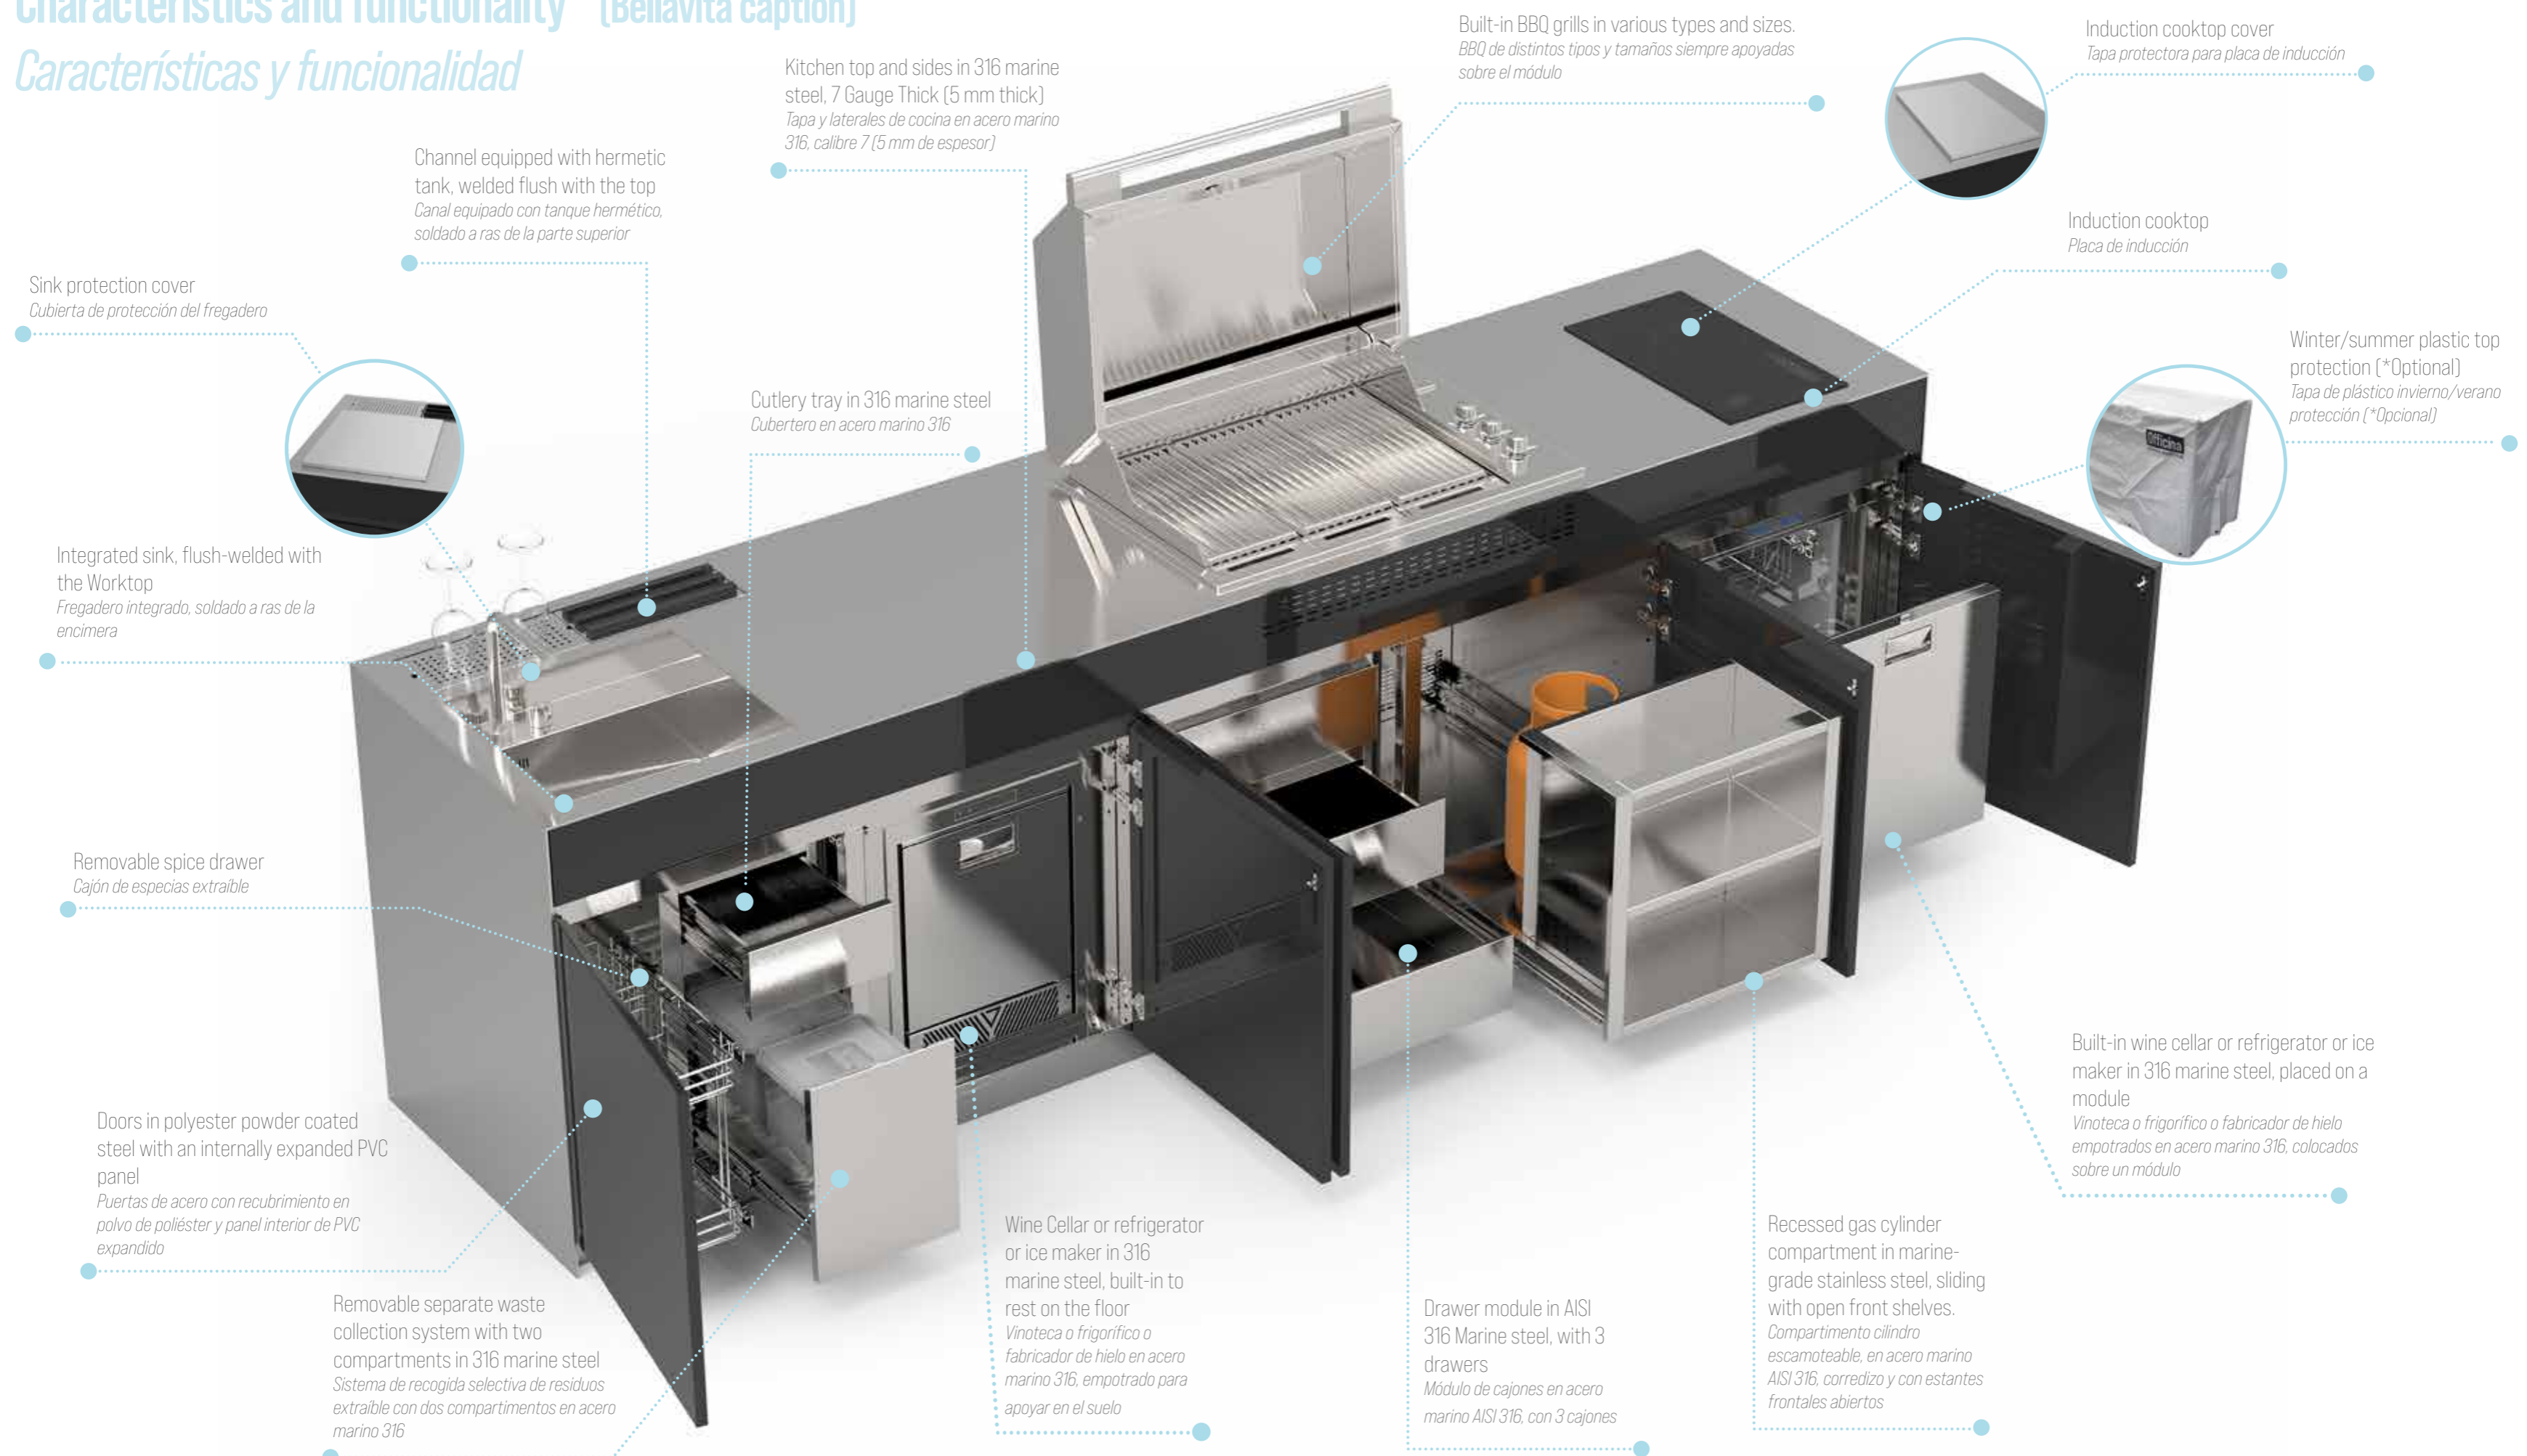

powered by **ESISTYLE**

Thickness 7ga (5mm)

Version with Porcelain countertop and sides

Casanova Angle

Cucine da esterno

outdoor kitchen

Bellavita 3.0

with Marazzi's porcelain stoneware

Cucine da esterno

outdoor kitchen

Characteristics and functionality (Bellavita caption)

Características y funcionalidad

Sink protection cover
Cubierta de protección del fregadero

Channel equipped with hermetic tank, welded flush with the top
Canal equipado con tanque hermético, soldado a ras de la parte superior